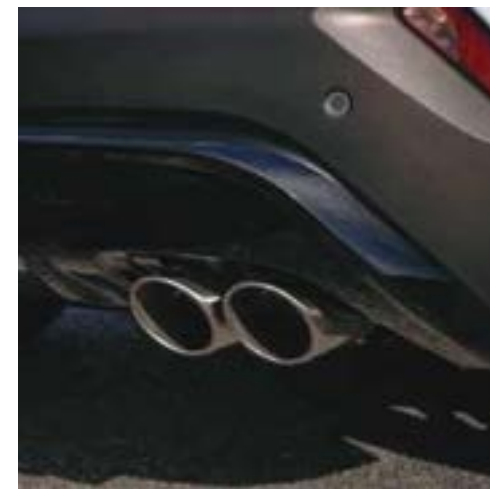

NEW STYLE

New Wheel Style
New Style Exhaust Pipe
New Full Black Interior
Exterior colours