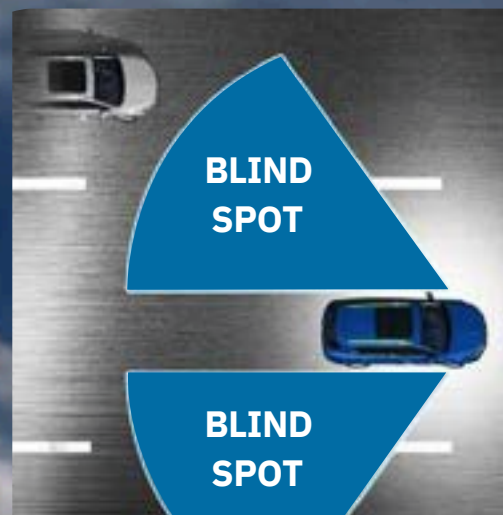

## ADVANCED DRIVER ASSISTANCE SYSTEMS

Blind Spot Detection  
Intelligent Cruise Assist  
Lane Keep Assist  
Autonomous Emergency Braking  
Forward Collision Warning

## HIGH-PERFORMANCE DOMAIN CONTROLLER INTELLIGENT ASSISTED DRIVING

- 1 Forward Millimeter-Wave Radar
- 1 Front Camera

## PANORAMIC IMAGING FUNCTION FOR LOW-SPEED DRIVING AND PARKING SAFETY PROTECTION

- 4 Surround View Cameras
- 8 Ultrasonic Radars (Surrounding the Vehicle)

ADVANCED  
**DRIVER ASSISTANCE SYSTEMS**

BSD - BLIND SPOT DETECTION